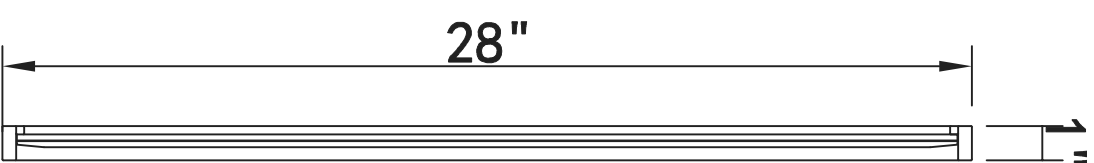

Side view

DWG. NO.

MODEL NO:

MR4054BK

SPEC NO:

QUANTITY:

DATE:

CHECKED BY:

FOR PROPOSAL ONLY ALL DIMENSIONS TO BE VERIFIED

PROJECT:

COLOR:

FINISH:

REVISIONS

1	
2	
3	
4	
5	
6	

500-550 E. Erie Avenue

Philadelphia PA 19134

1-888-388-3390